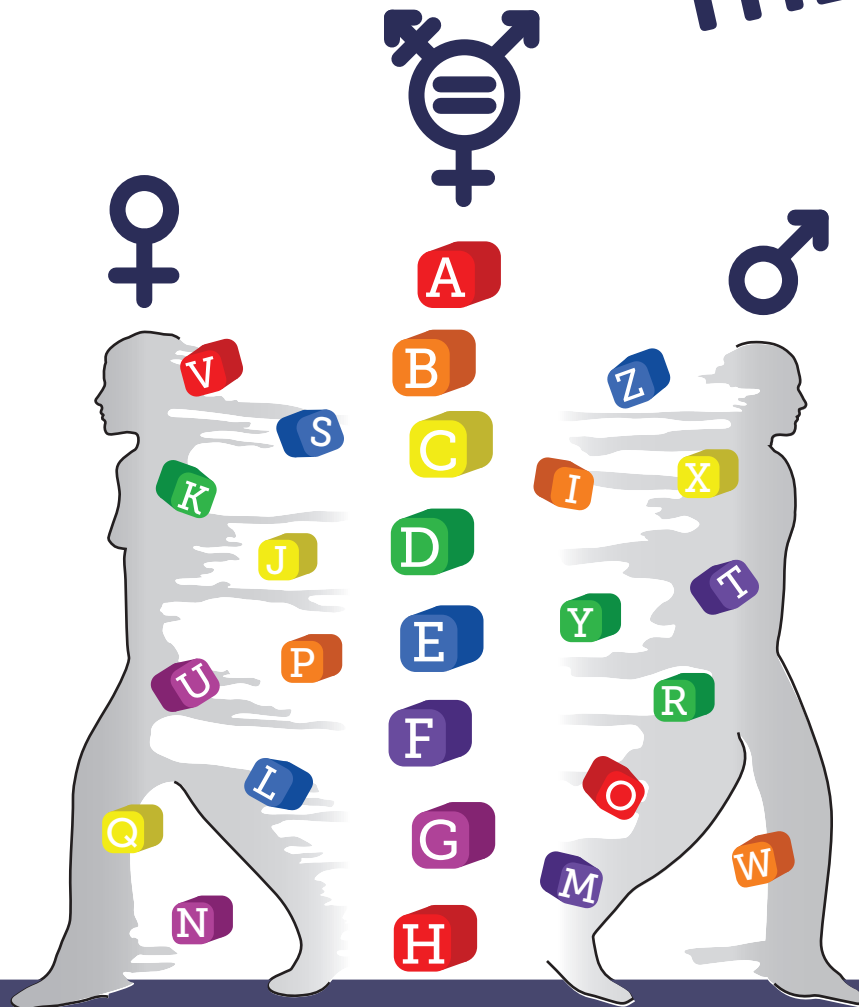

[www.nzshs2017.co.nz](http://www.nzshs2017.co.nz)

**SAVE  
THE DATE**

**SEXUAL HEALTH CONFERENCE**

**CHRISTCHURCH 7-9 SEPTEMBER 2017**

**CHATEAU ON THE PARK**  
A Double Tree by Hilton

The "Mango Pare" design portrays the "Hammerhead Shark"  
The Shark symbolises bravery, leadership, strength and courage.  
It reminds us that no matter how challenging life may be at times, courage and determination will help us overcome our difficulties.